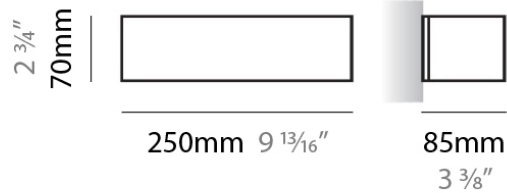

PROJECT
TYPE
NOTES
QUANTITY
DATE

TOY SURFACE

D83138

GENERAL

Series: Toy
Brand: Panzeri
Division: Design
Mounting Type: Surface
Mounting Location: Wall
Subcategory: Ambient

PHYSICAL

Shape: Rectangle
Length (mm): 250
Length (in): 9 7/8
Height (mm): 70
Height (in): 2 3/4
Extension (mm): 85
Extension (in): 3 1/4
Light Distribution: Direct / Indirect
Weight (kg): 0.9
Weight (lbs): 2
Diffuser: Frost White Glass
Fixture Finish: SST
Fixture Material: Metal

ELECTRICAL

Number of Lamps: 1
Lamp Type: CFL
Bulb Included: Bulb Not Included
Total Output Wattage (W): 26
Max. Wattage Per Lamp (W): 26
Lamp Base: GX24-q3
Driver Included: Yes
Driver Type: Ballast - 120Vac - Non-dimming
Input Voltage (V): 120

LED

OPTICAL

RATINGS AND CERTIFICATIONS

Certified By: CSA Certified to UL and CSA Standards
IP rating: IP40